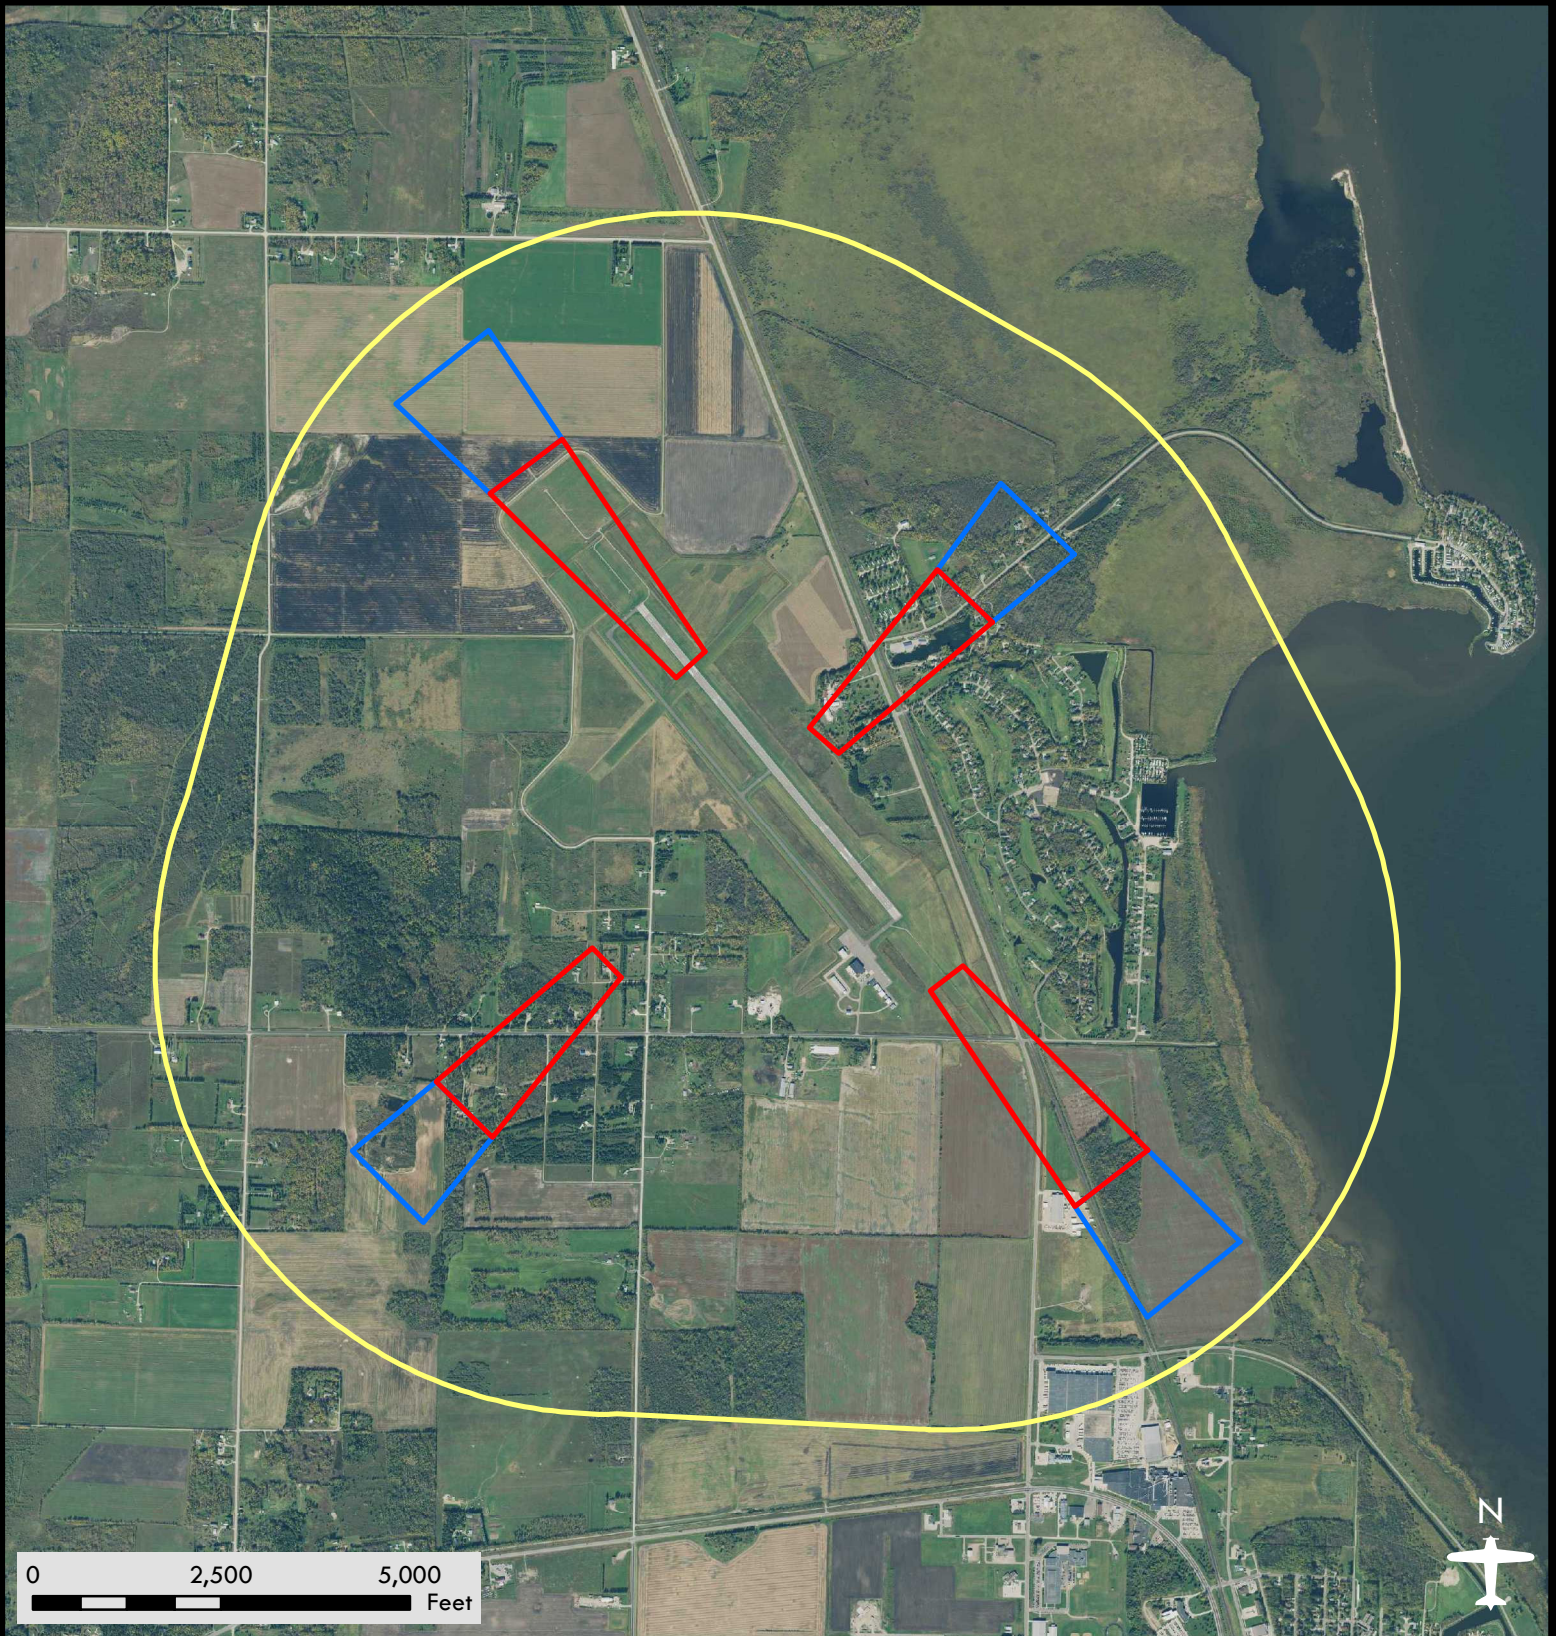

# Warroad International Memorial Airport

Airport Safety Zones

Date: 08/08/2018

## Legend

-  Zone A
-  Zone B
-  Zone C

**DISCLAIMER:** This is not an official zoning map. To view the official map and ordinance for this airport, please visit the Airport Zoning Information Warehouse at <https://www.dot.state.mn.us/aero/planning/zoning-warehouse.html>. The State of Minnesota makes no representations or warranties expressed or implied, with respect to the reuse of the data provided herewith regardless of its format or the means of its transmission. There is no guarantee or representation to the user as to the accuracy, currency, suitability, or reliability of this data for any purpose. The user accepts the data "as is." The State of Minnesota assumes no responsibility for loss or damage incurred as a result of any user's reliance on this data. All maps and other material provided herein are protected by copyright. Permission is granted to copy and use the materials herein.